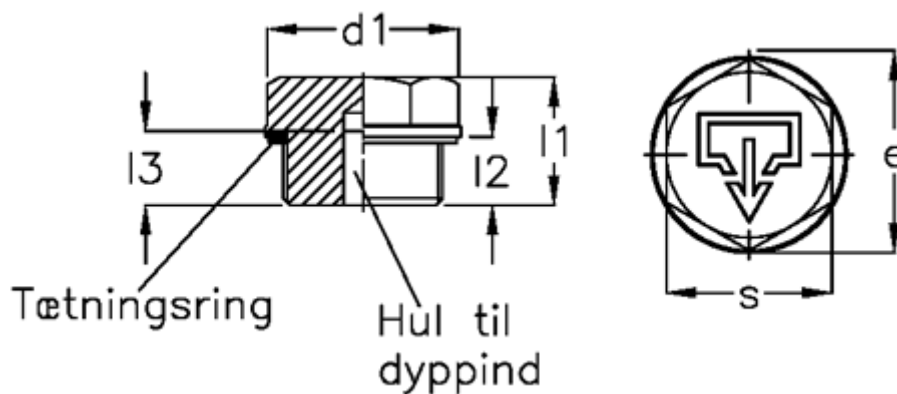

Article number: 20247525

Description: E+G

Threaded plug GN 742-22-M16x1,5-AS-1

Measures

$d1 = 22$
 $d2 = M16x1,5$
 $d4 = M5$
 $e = 20.8$
 $l1 = 15.5$
 $l2 = 8.0$
 $s = 12$